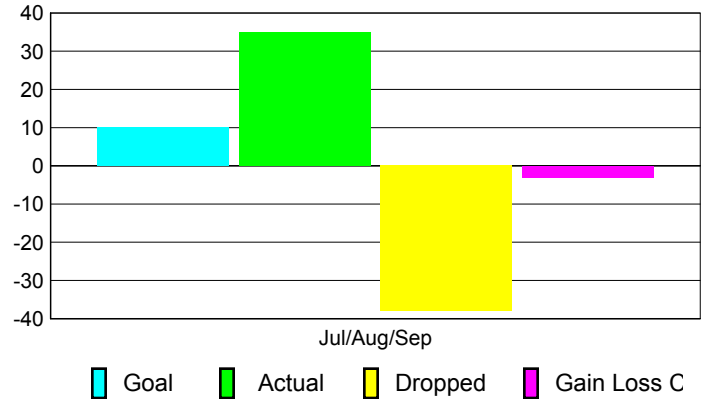

Membership Results 2010-2011

Goal, New, Dropped, Gain/Loss