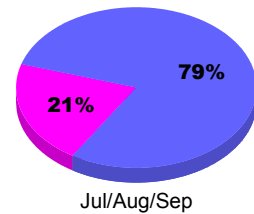

Membership Results
2010-2011

Membership
2009-2010

Month	Net Memb Goal	Actual New Memb	Actual Dropped Memb	Gain/Loss of Memb	Gain/Loss of Memb
Jul/Aug/Sep	10	35	-38	-3	3
Totals	10	35	-38	-3	3

Membership Results 2010-2011

Goal, New, Dropped, Gain/Loss

Comparison of Membership Gain/Loss

Current Year Compared to the Previous Year

Gender Comparison 2010-2011

■ Male ■ Female